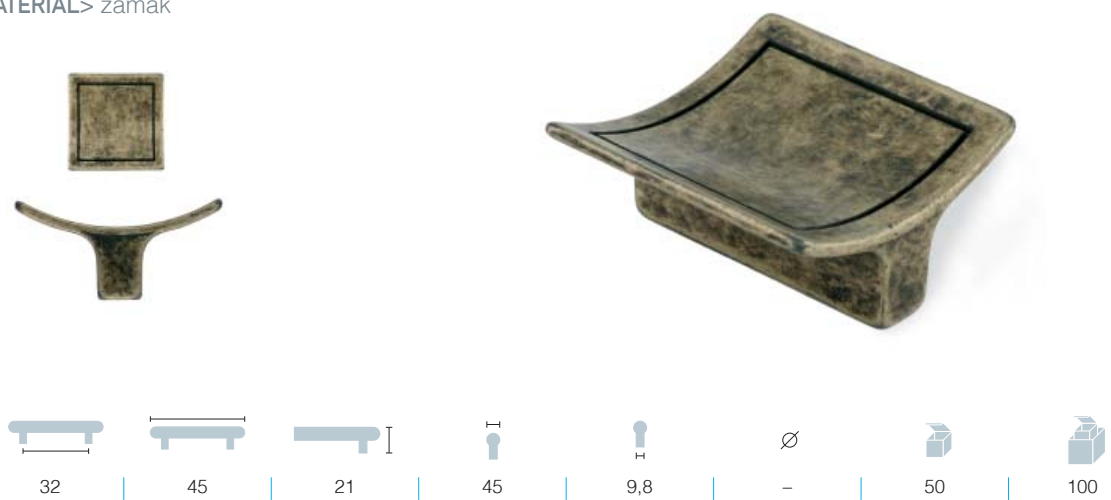

 níquel satinado / nickel brushed

Ref.: 23/332

MATERIAL> zamak - porcelana /  
MATERIAL> zamak - porcelain

Acabados / Finishes

 bronce viejo / old bronze

Ref.: 23/379

MATERIAL> zamak /  
MATERIAL> zamak

Acabados / Finishes

- **bronce marmolado / marbled bronze**
- **plata vieja / antique silver**

Ref.: 23/358

MATERIAL> zamak /  
MATERIAL> zamak

Acabados / Finishes

- **bronce marmolado / marbled bronze**

Ref.: 23/363

MATERIAL> zamak /  
MATERIAL> zamak