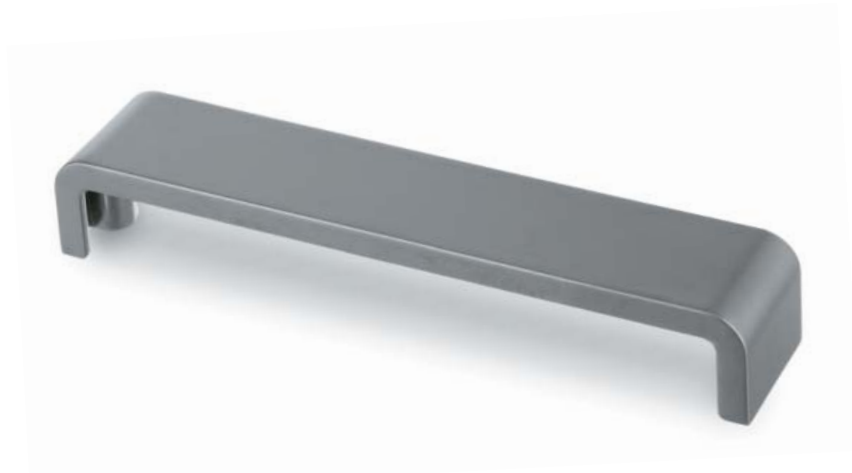

Ref.: 23/335

MATERIAL> zamak /
MATERIAL> zamak

Acabados / Finishes

níquel satinado / nickel brushed