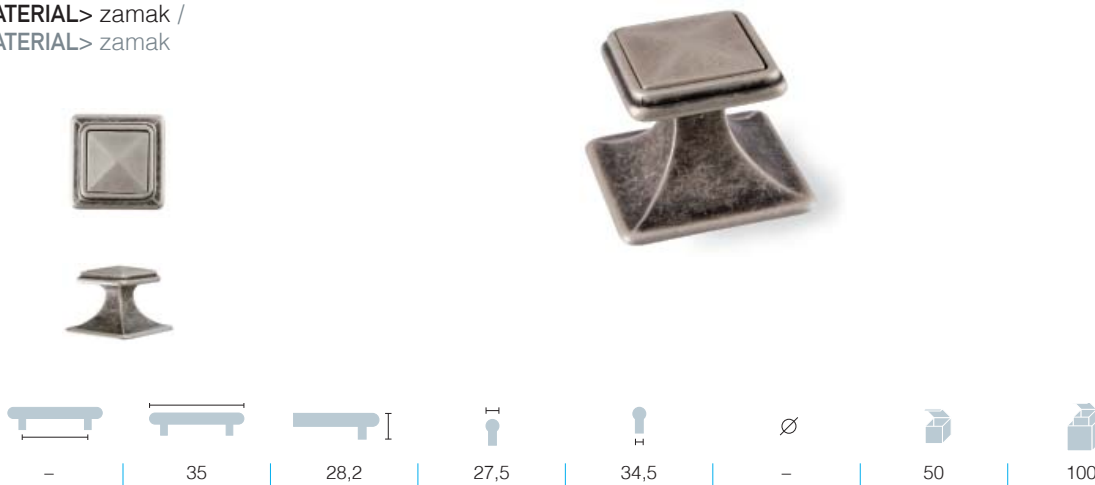

- **bronce marmolado / marbled bronze**
- **plata vieja / antique silver**

Ref.: 23/358

MATERIAL> zamak /  
MATERIAL> zamak

Acabados / Finishes

- **bronce marmolado / marbled bronze**

Ref.: 23/363

MATERIAL> zamak /  
MATERIAL> zamak

Acabados / Finishes

- bronce marmolado / marbled bronze
- plata vieja / antique silver

Ref.: 23/364

MATERIAL> zamak /  
MATERIAL> zamak

Acabados / Finishes

- bronce marmolado / marbled bronze
- plata vieja / antique silver